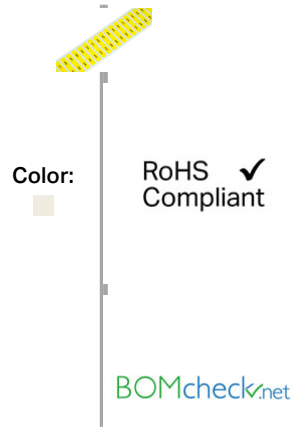

210-807

Data

Technical Data

Color	white
Marking	plain
Konfektionierung	3,000 labels/reel
Marking device	Smart Printer (Thermal Transfer Printer)

Mechanical data

Weight	115 g
Marking surface	8 x 20 mm

Commercial data